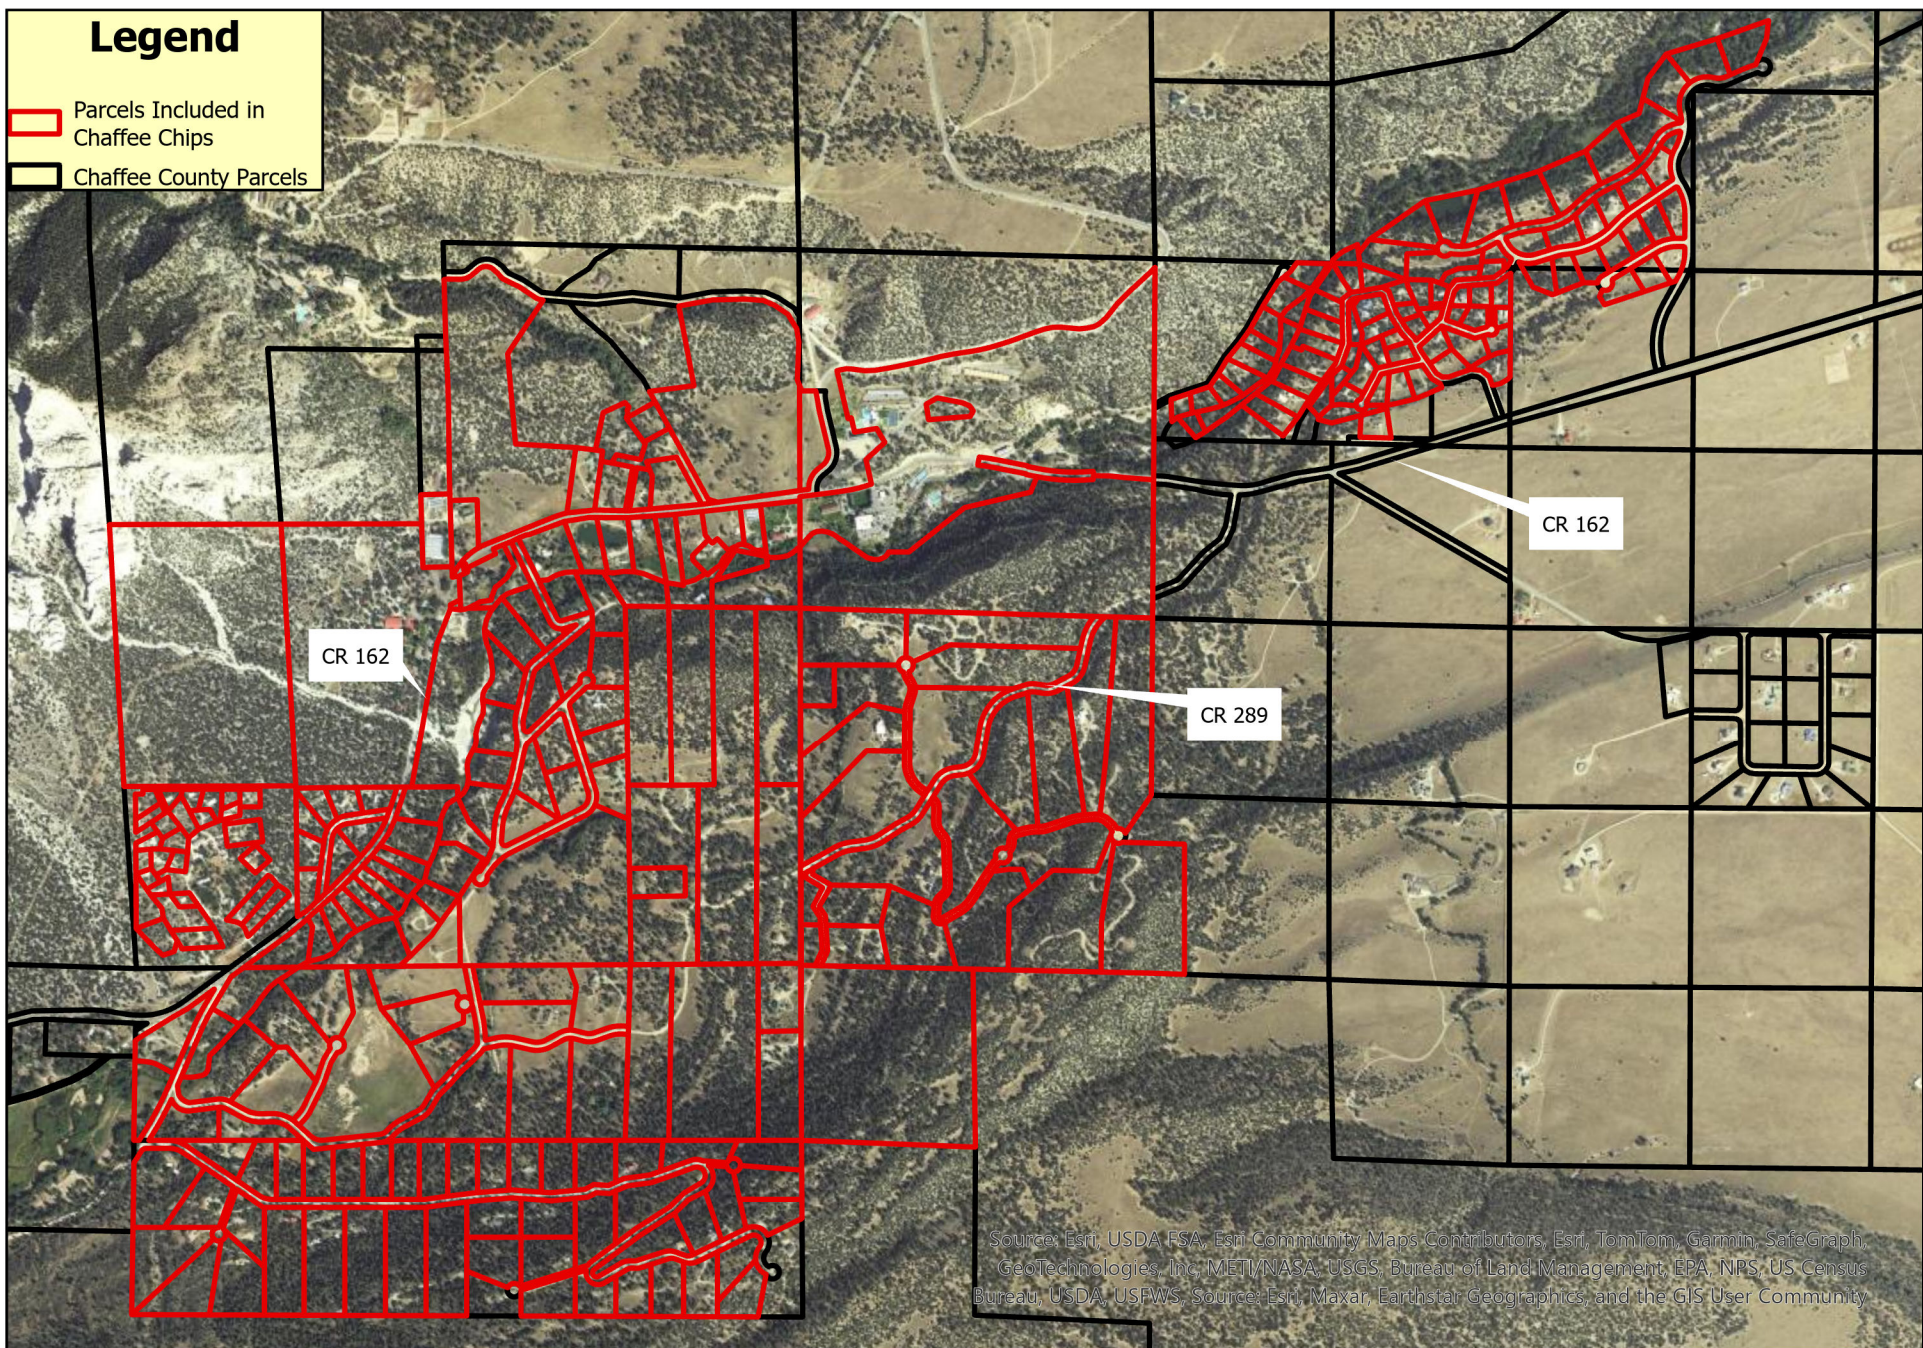

Chaffee Chips 2024 - Lower Chalk Creek

Prepared by:
Colorado State
Forest Service
Salida Field Office
January 2024

Source: Esri, USDA FSA, Esri Community Maps Contributors, Esri, TomTom, Garmin, SafeGraph, GeoTechnologies, Inc, METI/NASA, USGS, Bureau of Land Management, EPA, NPS, US Census Bureau, USDA, USFWS, Source: Esri, Maxar, Earthstar Geographics, and the GIS User Community